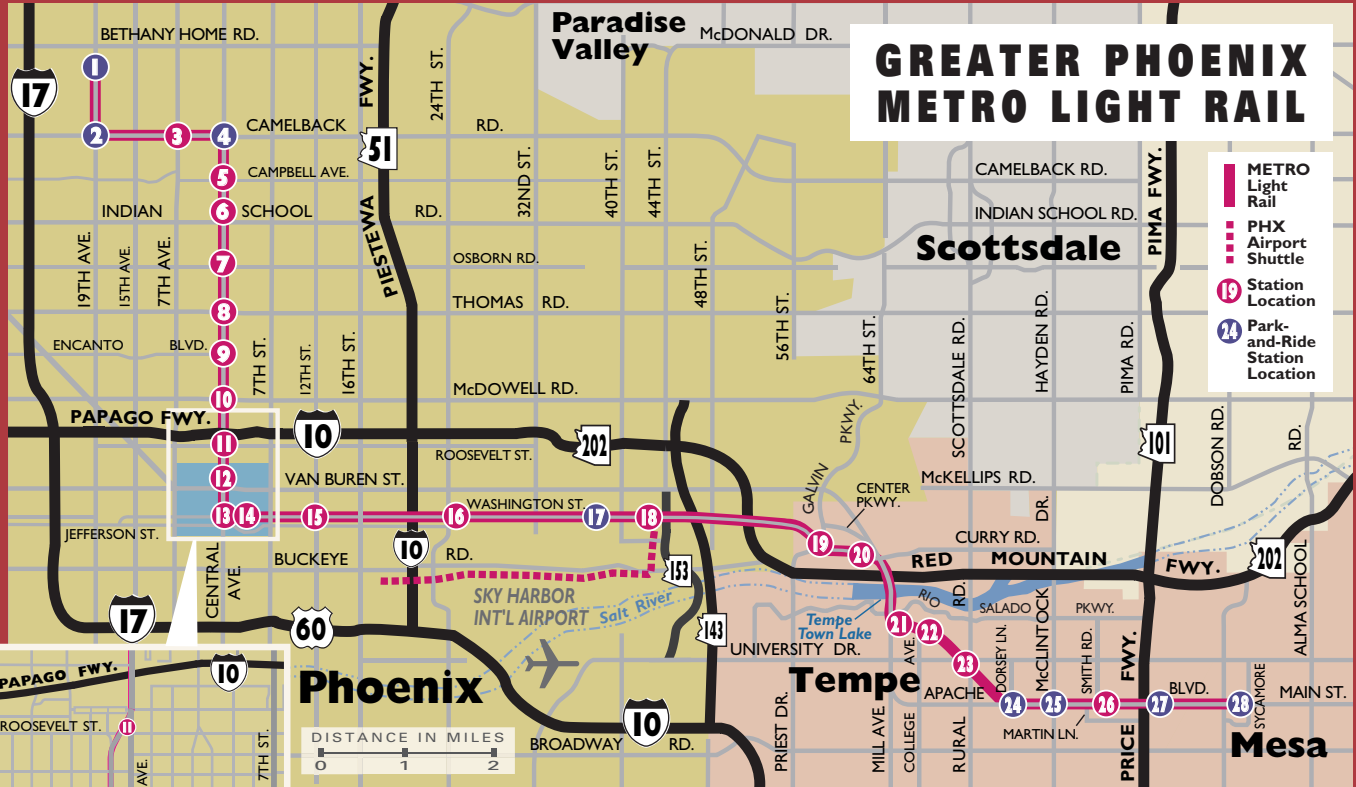

# GREATER PHOENIX METRO LIGHT RAIL

## STATIONS

- |                                    |                                 |                                 |                                 |
|------------------------------------|---------------------------------|---------------------------------|---------------------------------|
| ① Montebello Ave. / 19th Ave.      | ⑨ Encanto Blvd. / Central Ave.  | ⑫ 12th St. / Washington St.     | ⑳ Mill Ave. / 3rd St.           |
| ② 19th Ave. / Camelback Rd.        | ⑩ McDowell Rd. / Central Ave.   | ⑬ 12th St. / Jefferson St.      | ㉑ Veterans Way / College Ave.   |
| ③ 7th Ave. / Camelback Rd.         | ⑪ Roosevelt St. / Central Ave.  | ⑭ 24th St. / Washington St.     | ㉒ University Dr. / Rural Rd.    |
| ④ Central Ave. / Camelback Rd.     | ⑫ Van Buren St. / Central Ave.  | ⑮ 24th St. / Jefferson St.      | ㉓ Dorsey Lane / Apache Blvd.    |
| ⑤ Campbell Ave. / Central Ave.     | ⑬ Van Buren St. / 1st Ave.      | ⑯ 38th St. / Washington St.     | ㉔ McClintock Dr. / Apache Blvd. |
| ⑥ Indian School Rd. / Central Ave. | ⑭ Washington St. / Central Ave. | ⑰ 44th St. / Washington St.     | ㉕ Martin Lane / Apache Blvd.    |
| ⑦ Osborn Rd. / Central Ave.        | ⑮ Washington St. / 1st Ave.     | ⑱ Priest Dr. / Washington St.   | ㉖ Loop 101 / Apache Blvd.       |
| ⑧ Thomas Rd. / Central Ave.        | ⑯ 3rd St. / Washington St.      | ㉒ Center Pkwy. / Washington St. | ㉗ Sycamore / Main St.           |
|                                    | ⑰ 3rd St. / Jefferson St.       |                                 |                                 |